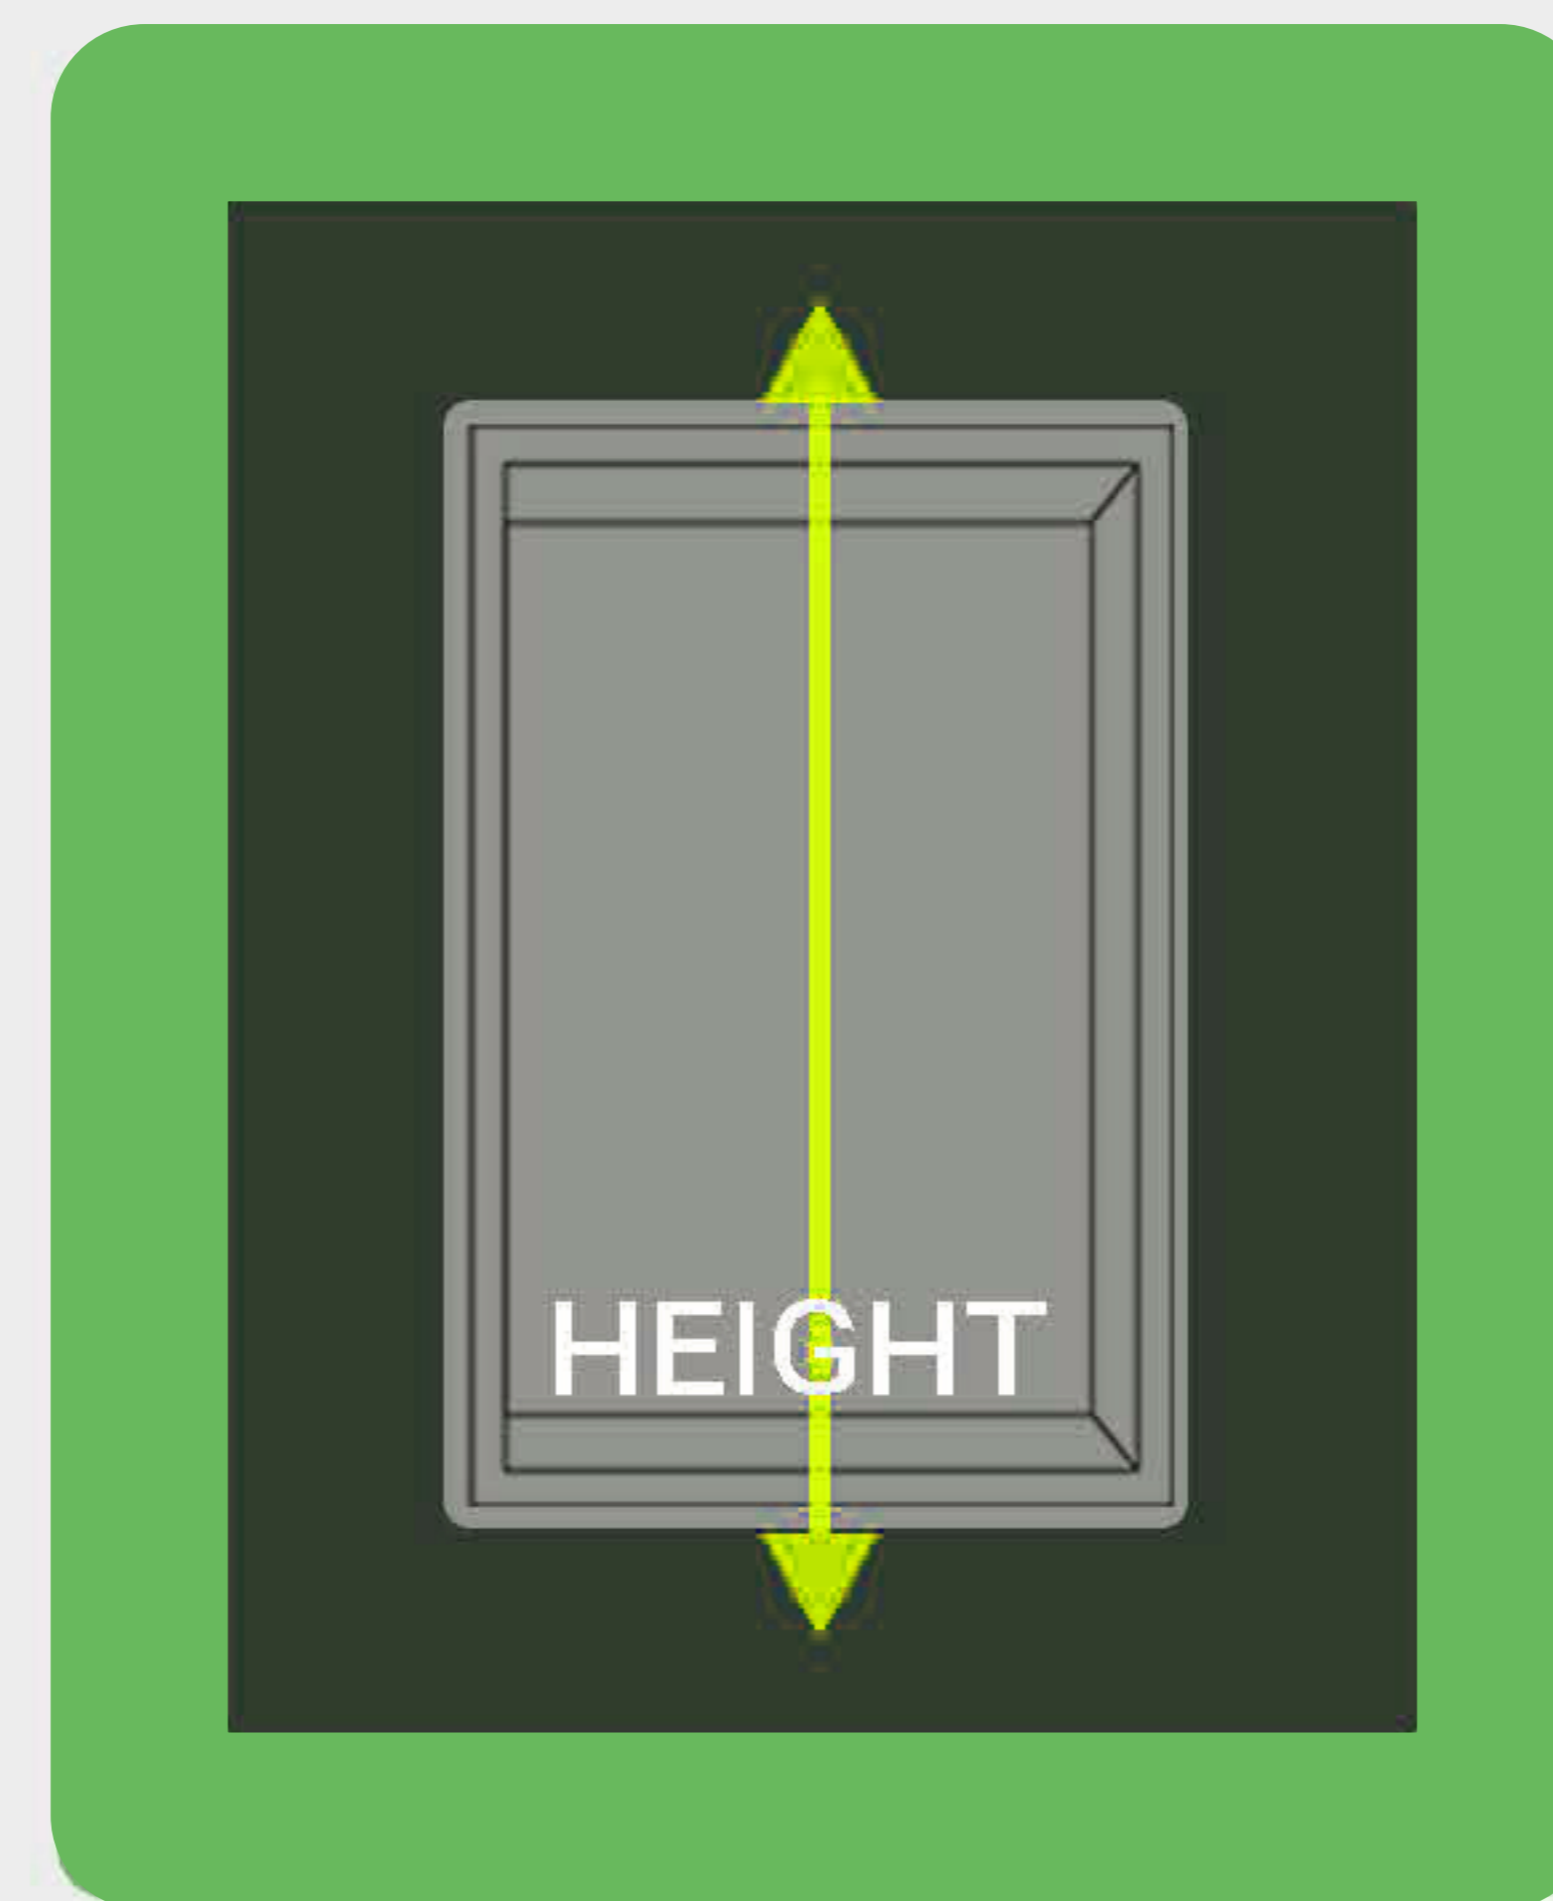

MEASURING WIDTH AND HEIGHT

The width of your window is the left to right measurement.

The height of your window is the top to bottom measurement.

You can enter your measurements below to get an instant price

Always measure in millimetres

For complete confidence,
watch the tutorial video's on how to
measure for all blinds and curtain
types