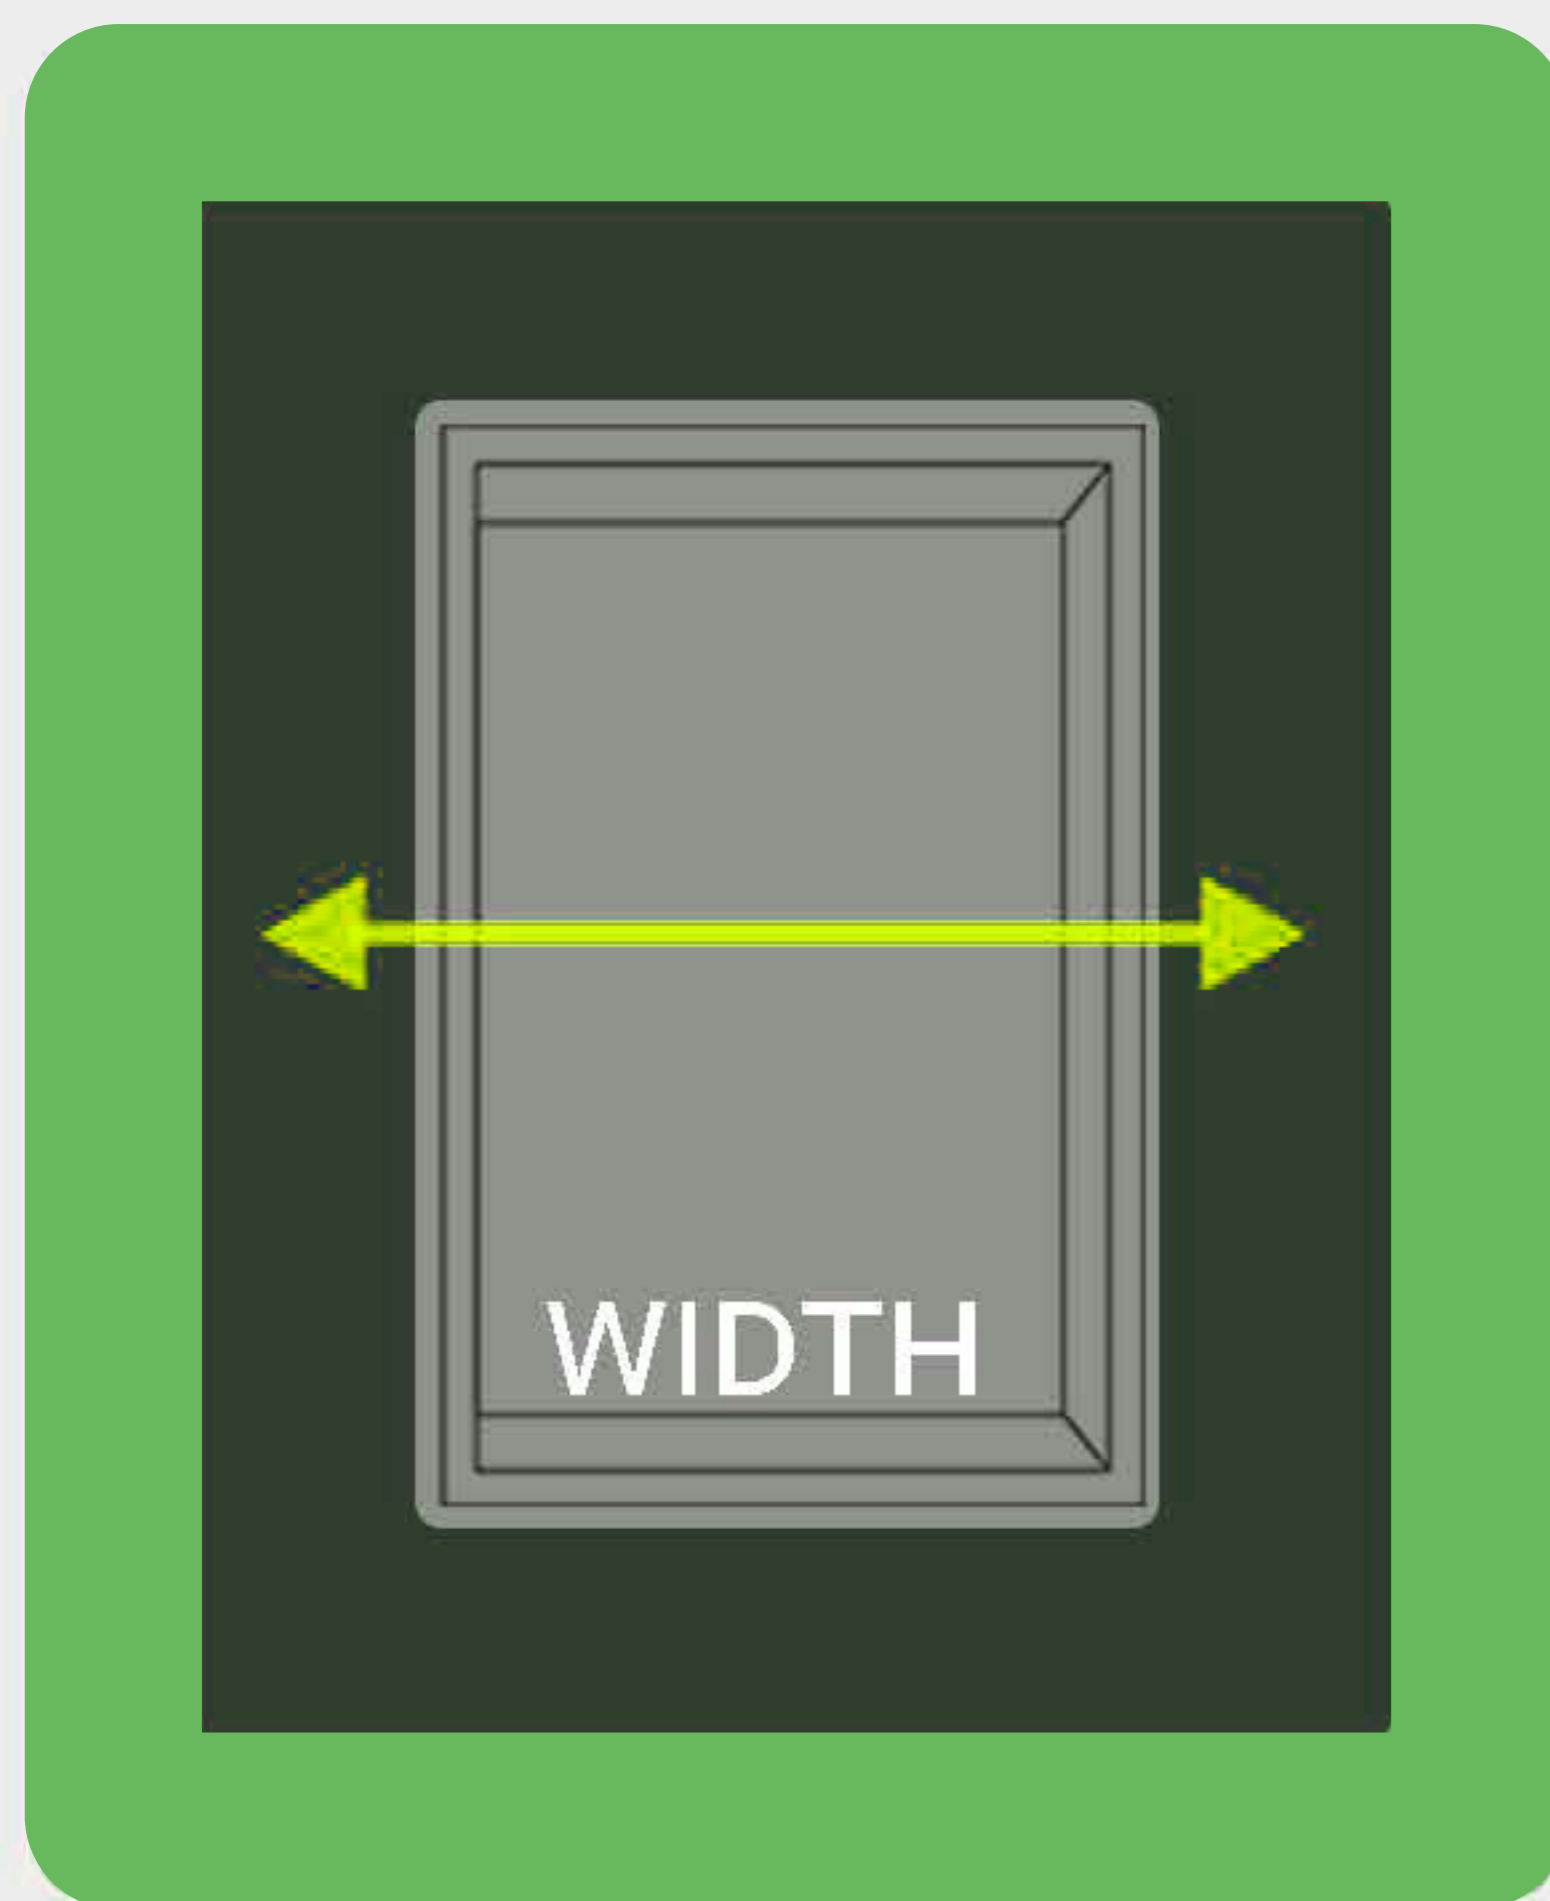

MEASURING WIDTH AND HEIGHT

The width of your window is the left to right measurement.

The height of your window is the top to bottom measurement.

You can enter your measurements below to get an instant price

Always measure in millimetres

For complete confidence,
watch the tutorial video's on how to
measure for all blinds and curtain
types